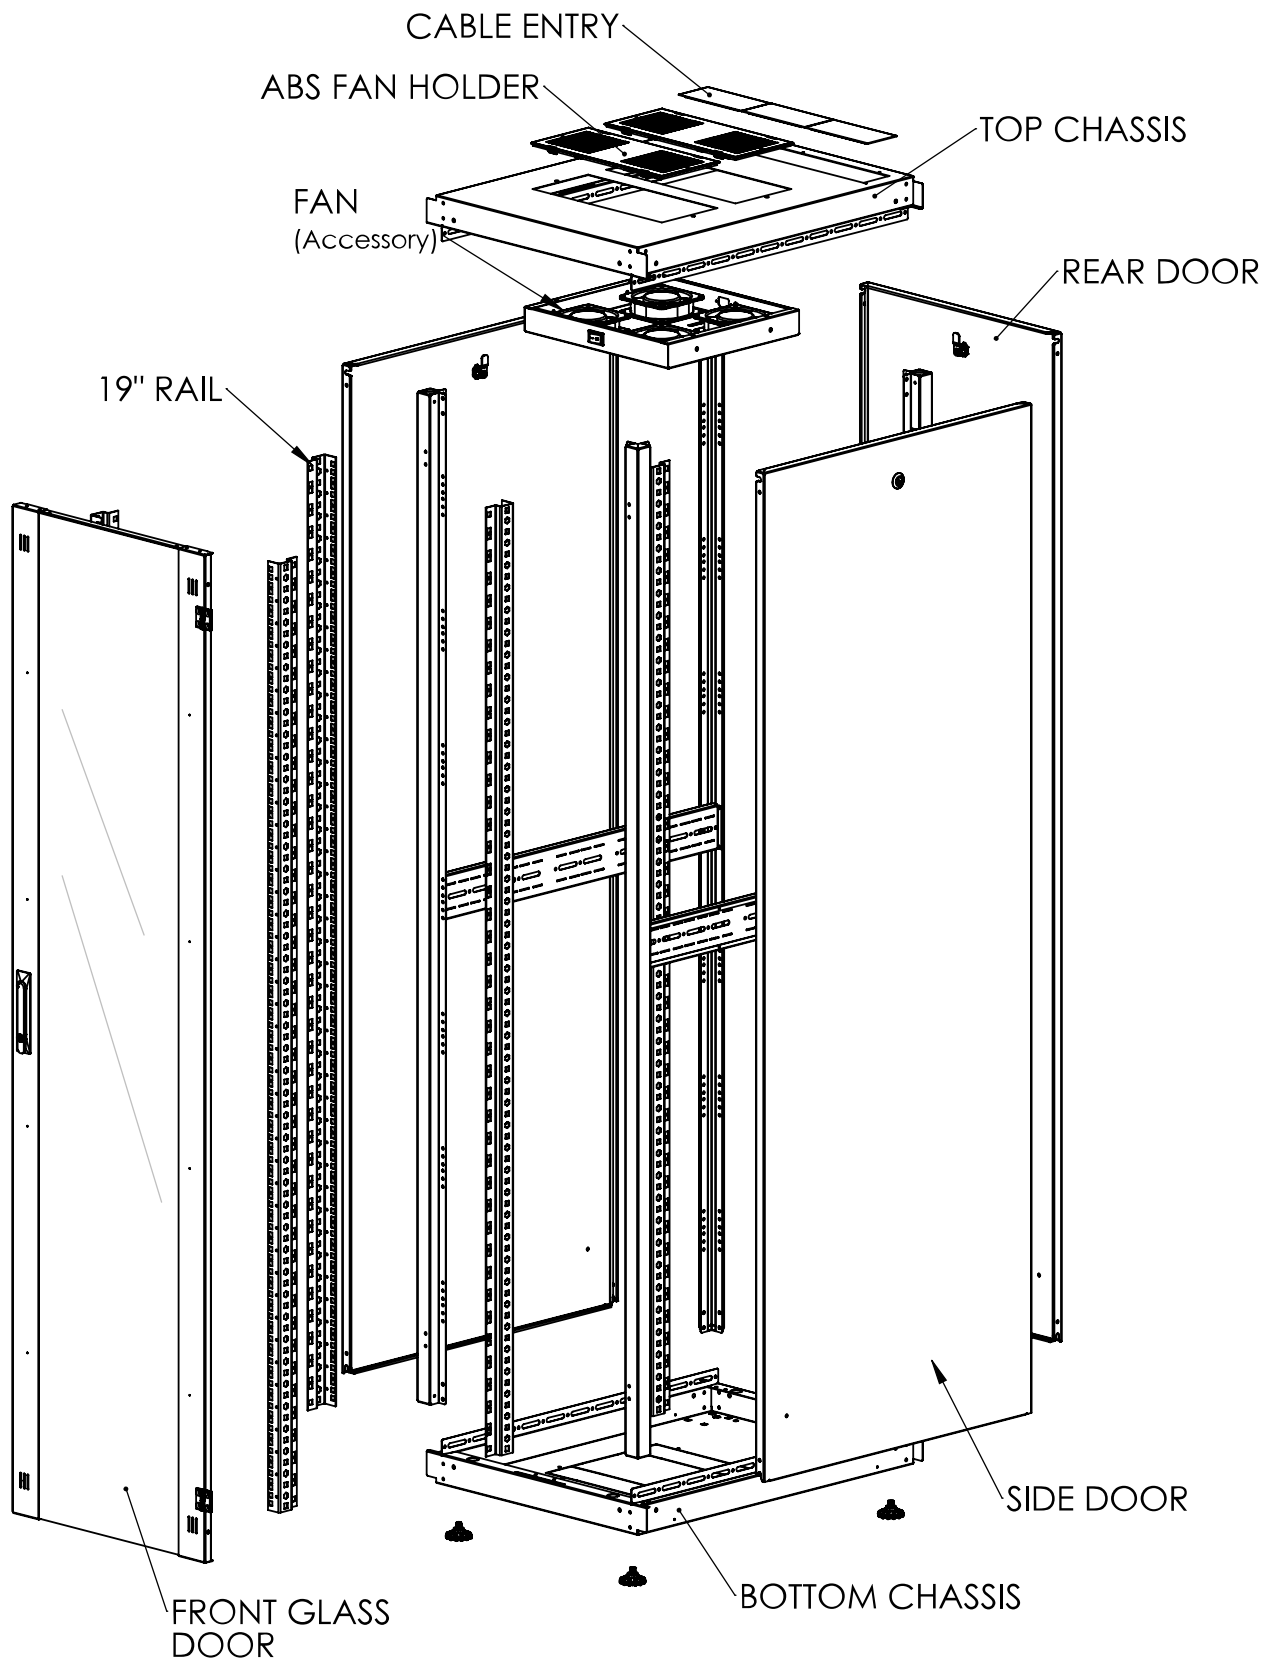

Cable entry is very flexible due to various prepared opening possibilities or the optional base.

The S-RACK enclosures are designed for universal use and cover the widest possible range of applications.

Desen dimensional: Dulap cablare structurată DT, 42U H2010 x W600 x D800, 19"

Desen dimensional: Dulap cablare structurată DT, 42U H2010 x W600 x D800, 19"

Front inside view

Side inside view

Desen dimensional: Dulap cablare structurată DT, 42U H2010 x W600 x D800, 19"

Top view

Bottom view

**Desen dimensional: Dulap cablare structurată DT, 42U H2010 x W600 x D800,
19"**

Desen dimensional: Dulap cablare structurată DT, 42U H2010 x W600 x D800, 19"

Exploded view

Tabel articole